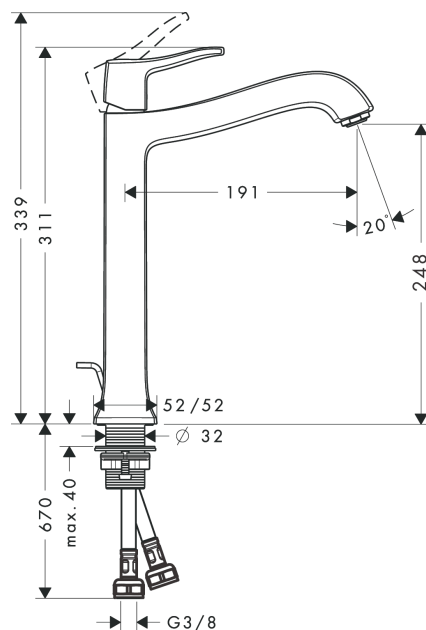

Metris Classic
Single lever basin mixer 250 for washbowls with pop-up waste set
 Surfaces: **Chrome** Article Number: **31078000**

Description

product features

- consists of: single lever basin mixer, waste set
- ComfortZone 250
- projection 191 mm
- normal spray
- flow rate at 3 bar: 5 l/min
- ceramic cartridge
- temperature limitation adjustable
- suitable for continuous flow water heaters
- pop-up waste set G 1¼
- material waste set: metal
- connection dimension: DN15

Technology

Product image

Scale drawing

Flowchart